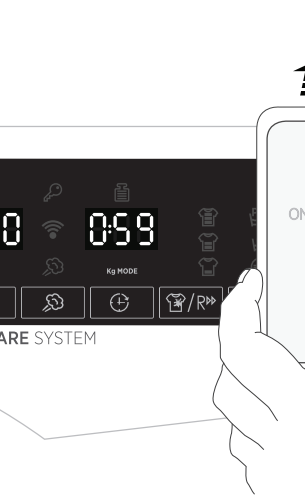

5

* The interaction with the appliance is enabled only by Android smartphones equipped with compatible NFC technology

1

*Download the
Wizard App

ANDROID APP ON
Google play

* Download on the
App Store

2

3

4

5

6

DAILY APP USAGE

1

2

3

4

5

6

Download the **Hoover Wizard** App

To download any other further information in your language, please go to:
go.he.services/hm-300-lp

Scaricare l'app **Hoover Wizard**

Per ulteriori informazioni collegarsi al sito:
go.he.services/hm-300-lp

Laden Sie die **Hoover Wizard** App aus dem App Store herunter.

Um weitere Informationen in Ihrer Sprache herunterzuladen, gehen Sie bitte zu:
go.he.services/hm-300-lp

Descarga la App **Wizard de Hoover**