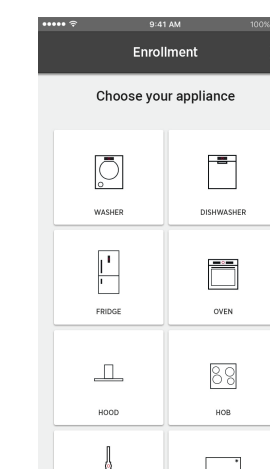

5

* The interaction with the appliance is enabled only by Android smartphones equipped with compatible NFC technology

1

*Download the
Wizard App

ANDROID APP ON
Google play

* Download on the
App Store

2

3

4

5

6

DAILY APP USAGE

1

2

3

4